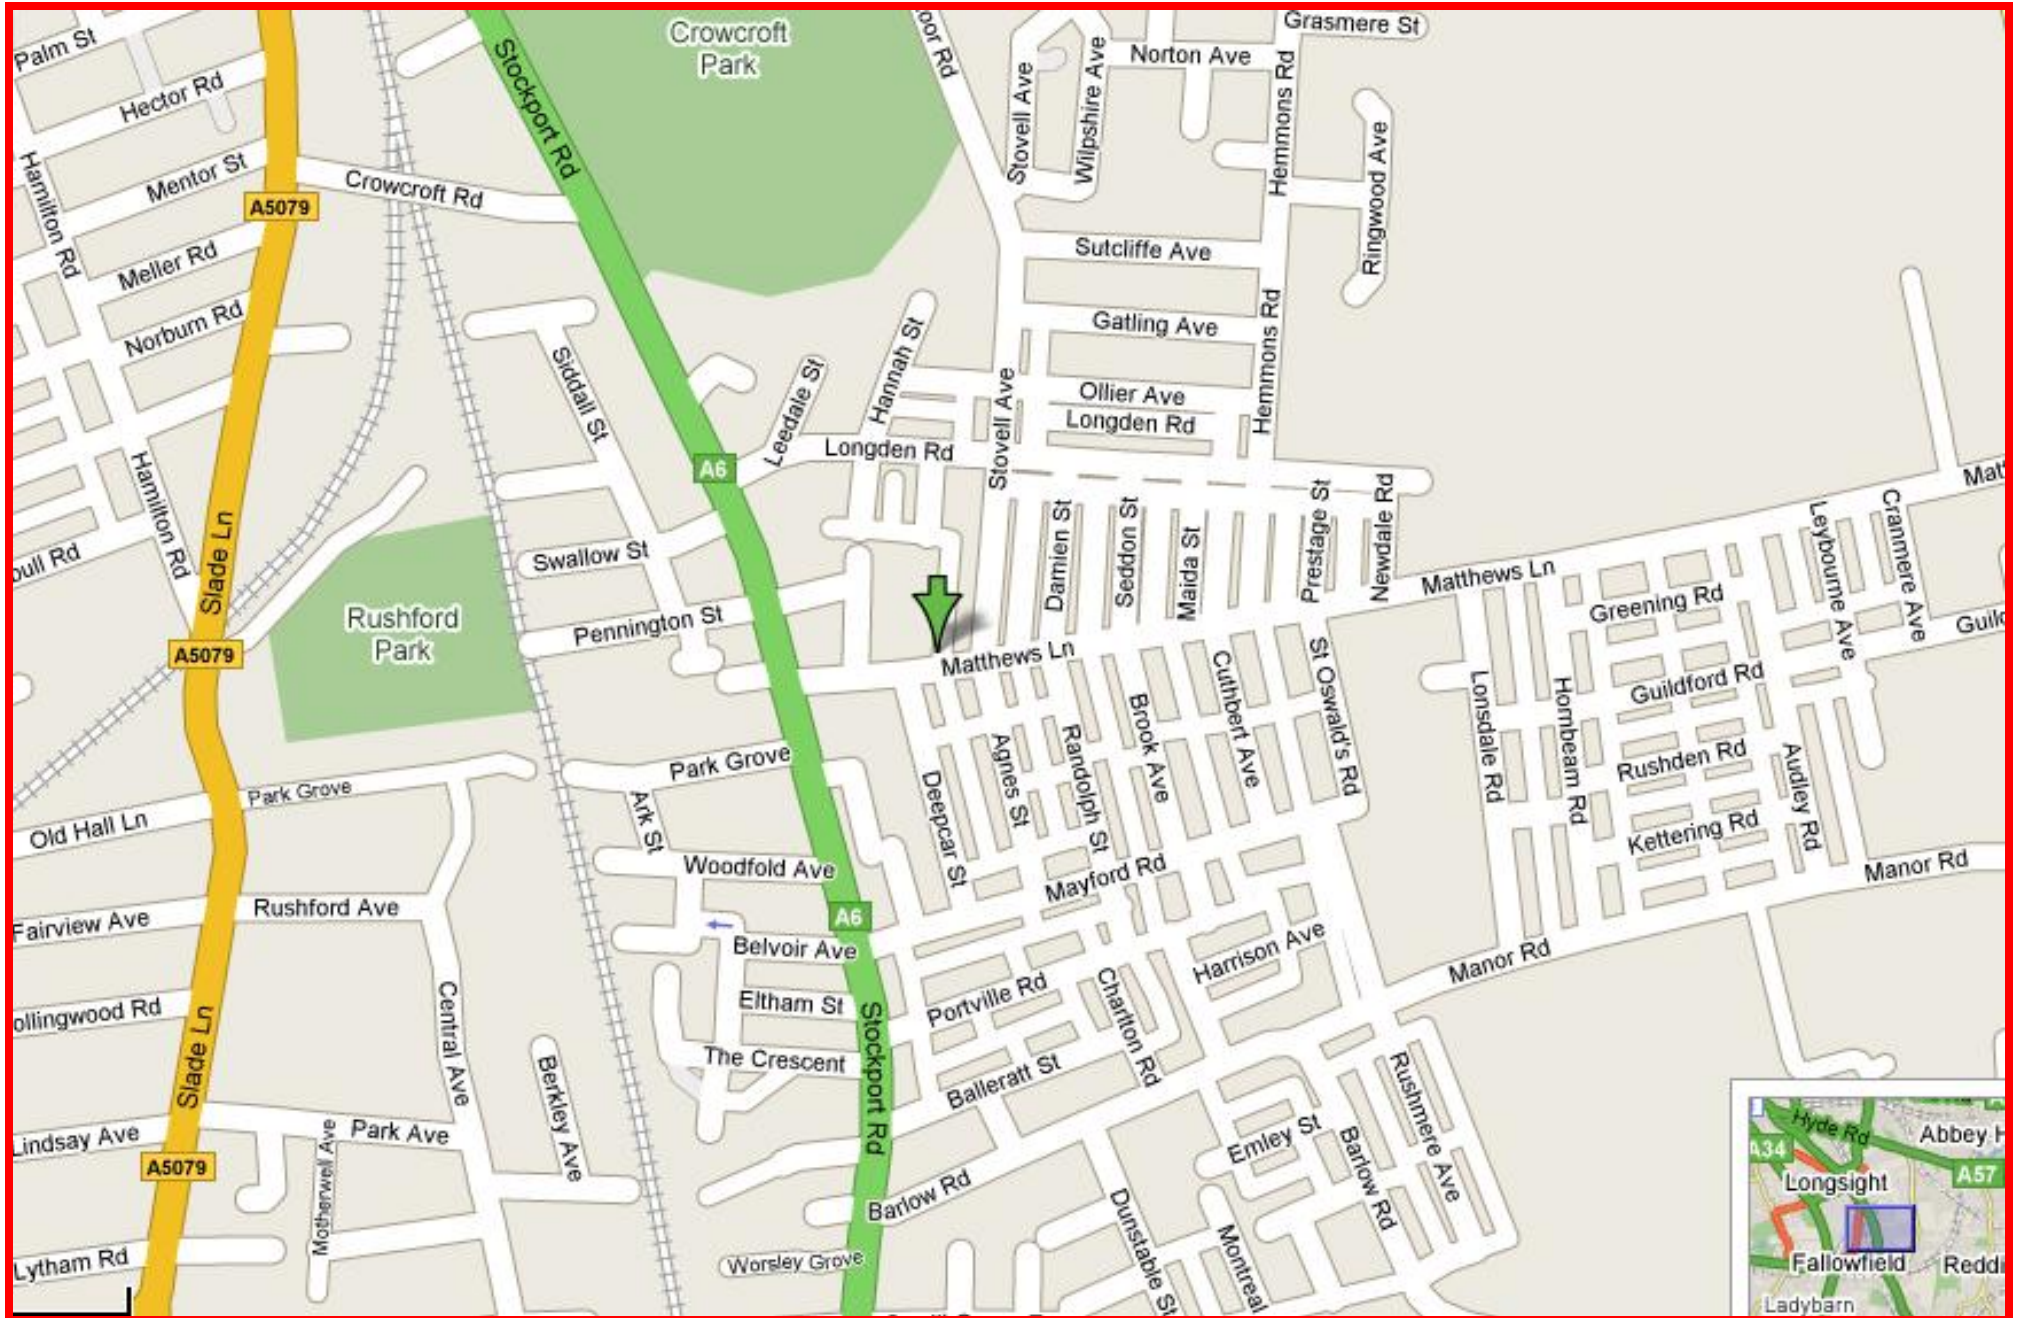

New Covenant Church, 1 Matthews Lane, Manchester M12 4QW

New Covenant Church, 1 Matthews Lane, Manchester M12 4QW